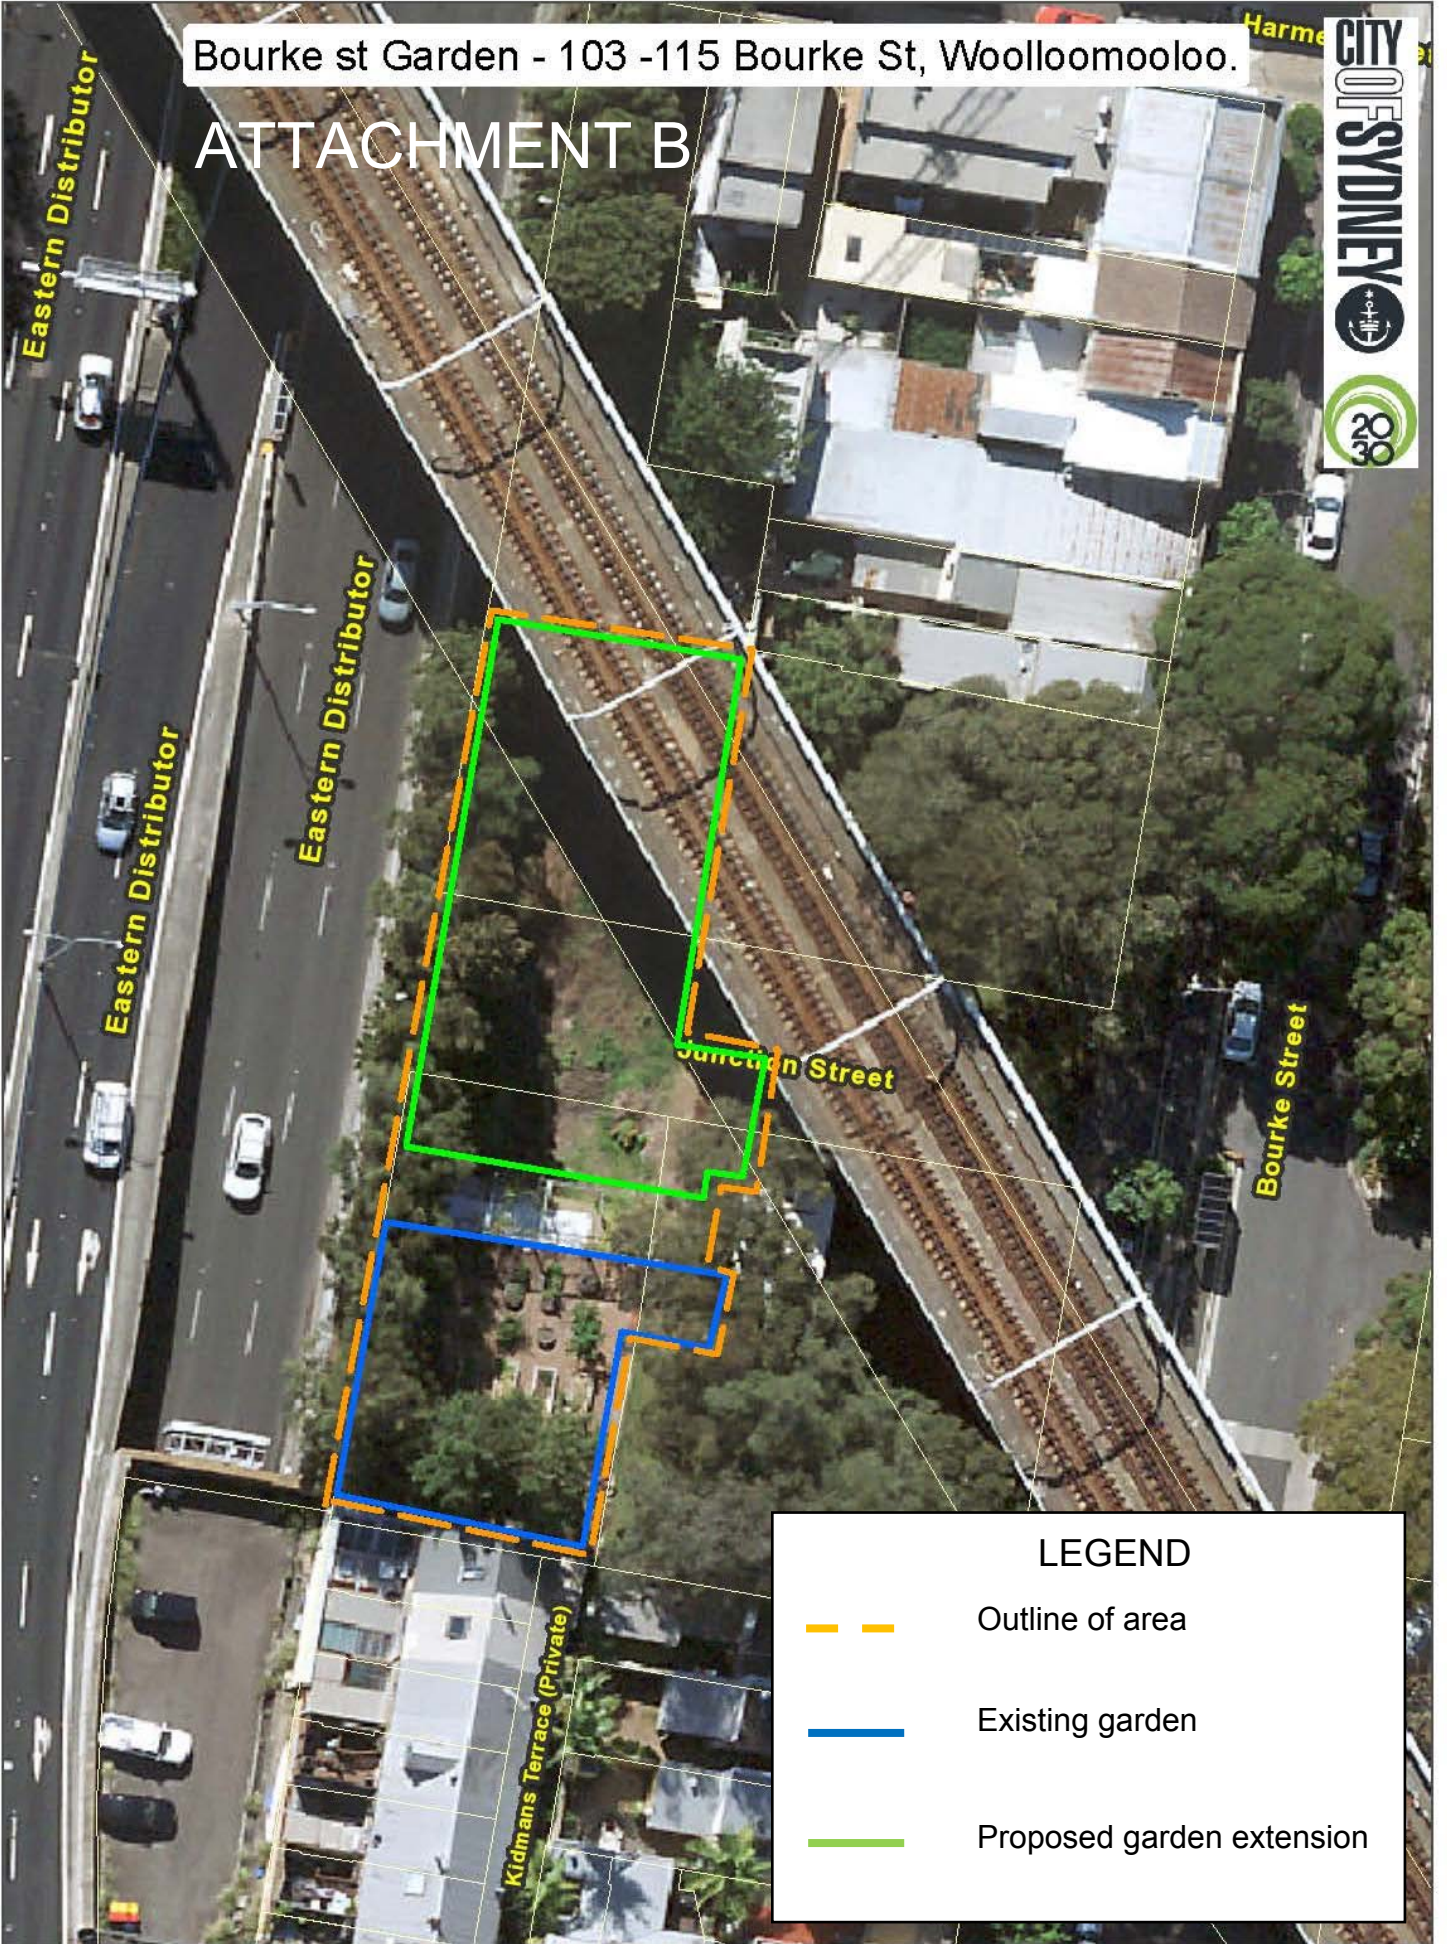

ATTACHMENT B

SITE LOCATION MAP

Bourke st Garden - 103 -115 Bourke St, Woolloomooloo.

ATTACHMENT B

Copyright ©2015 City of Sydney Council & Land and Property Information & Sinclair Knight Merz, All Rights Reserved. This map has been compiled from various sources and the publisher and/or contributors accept no responsibility for any injury, loss or damage arising from the use, error or omissions therein. While all care is taken to ensure a high degree of accuracy, users are invited to notify Council of any map discrepancies. No part of this map may be reproduced without permission.